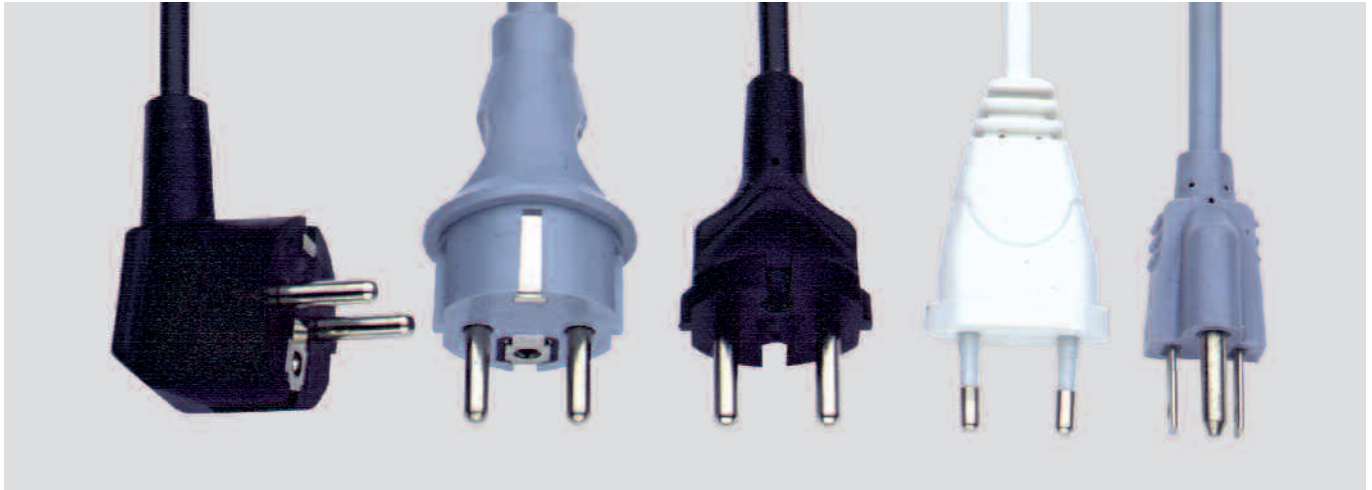

PVC connecting cables

Schuko covered plug with double grounding System

Schuko central plug with double grounding system

Contour plug

Euro flat plug

in US and/or CSA version

Technical data

- **Temperature range**
flexing -5°C to $+70^{\circ}\text{C}$
- **Nominal voltage** 300/750 V
- **Test voltage** 3000 V